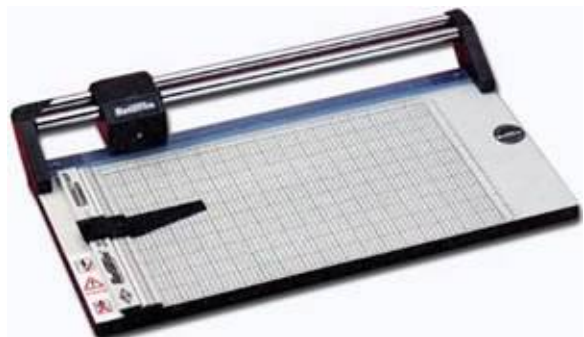

## RotaTrim M15T 15 Inch Heavy-Duty Manual Rotary Trimmer

[http://www.papercutterstore.com/15\\_Inch\\_HeavyDuty\\_Manual\\_Rotary\\_Trimmer\\_1342\\_13069.html](http://www.papercutterstore.com/15_Inch_HeavyDuty_Manual_Rotary_Trimmer_1342_13069.html)

### PRODUCT DESCRIPTION

The RotaTrim M15T manual rotary trimmer cuts paper up to 15 long and stacks of paper up to 24 sheets thick. Ideal for art studios, drafting rooms, and darkrooms, the M15T has a fully enclosed, self sharpening tungsten steel cutting wheel. The transparent plastic clamp strip holds material firmly in place and allows for viewing exact cutting alignment. Comes with an adjustable cursor for repeat cutting.

### DIMENSIONS

Weight:	14.00 lbs.
Width:	15.00 inches
Length:	21.50 inches
Height:	4.00 inches