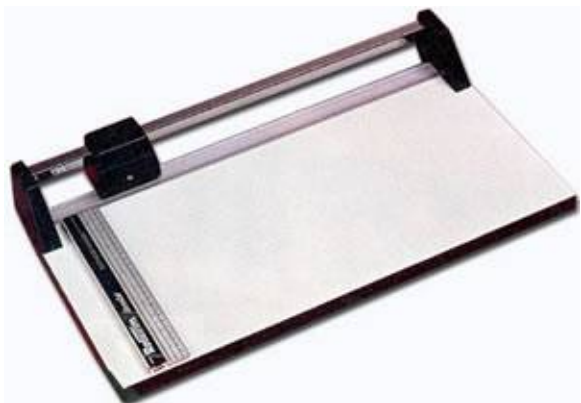

RotaTrim ET26 26 Inch Medium-Duty Manual Rotary Trimmer

http://www.papercutterstore.com/26_Inch_MediumDuty_Manual_Rotary_Trimmer_1343_13090.html

PRODUCT ID # : 13090

OUR PRICE

LIST PRICE :	\$369.00
INSTANT SAVING :	- \$50.00
SALES PRICE :	\$319.00
SHIPPING CHARGE :	FREE

PRODUCT DESCRIPTION

The RotaTrim ET26 manual rotary trimmer cuts paper up to 26 long and stacks of paper up to 15 sheets thick. Designed to meet the needs of users in schools, offices, and studios, the ET26 features a 1 square chromed steel guide rail to ensure precision cutting. It has a fully enclosed, self sharpening tungsten steel cutting wheel. The transparent plastic clamp strip holds material firmly in place and allows for viewing exact cutting alignment.

PRODUCT SPECIFICATION

Max. Cut Thickness	.09 in.
Max. Paper Cutting Length	26 in.

PRODUCT FEATURES

DIMENSIONS

Weight:	15.00 lbs.
Width:	14.00 inches
Length:	31.00 inches
Height:	4.00 inches