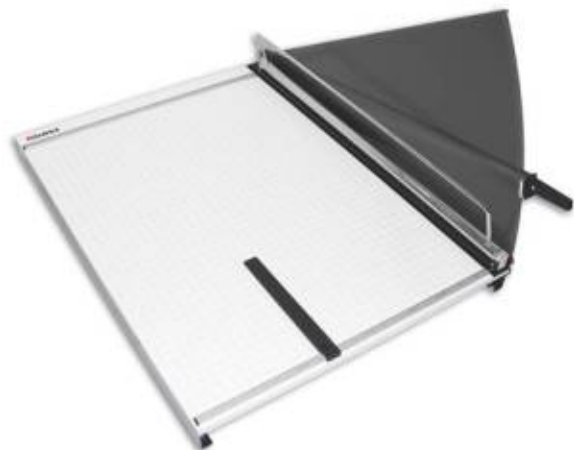

Dahle 130 30 inch Professional Special Purpose Cutter

<http://www.papercutterstore.com/30_inch_special_purpose_cutter_1323_15544.html>

PRODUCT ID # : 15544

PRODUCT SPECIFICATION

DIMENSIONS

Weight:	0.00 lbs.
Width:	24.00 inches
Length:	34.50 inches
Height:	5.25 inches

OUR PRICE

LIST PRICE :	$1699.00
INSTANT SAVING :	- $595.00
SALES PRICE :	$1104.00
SHIPPING CHARGE :	FREE

PRODUCT DESCRIPTION

Dahle 130 30 Professional Special Purpose Cutter FREE SHIPPING Dock to Dock The Dahle 130 Professional Special Purpose Cutter is a heavy duty unit designed for cutting poster board, matte board and foam core. It s perfect for the framing industry with a 30 cutting length and 40 sheet capacity. For optimal performance, this heavy duty cutter should be mounted on an optional stand. FREE SHIPPING Dock to Dock Features Patented, beveled blade of Solingen steel. Self adjusting clamp holds materials securely and prevents slipping. Fan guard protects fingers. Lockable T square for accurate measurements and precision 90 degree cuts. Metal scale bar on top and bottom with measurements in inches and millimeters. Durable laminated wood base with 1 grid. Dimensions L x W x H 34 1 2 x 24 x 5 1 4 Product Weight 64 lbs Dimensional Shipping Weight 100 lbs Ships by Truck Item can only be shipped by freight truck. Additional handling charges for extra services such as Liftgate or Inside Delivery cost may vary FREE SHIPPING Dock to Dock

PRODUCT FEATURES

Durable laminated wood base with 1" grid.
Fan guard protects fingers.
Lockable T-square for accurate measurements and precision 90 degree cuts.
Metal scale bar on top and bottom with measurements in inches and millimeters.
Patented, beveled blade of Solingen steel.
Self-adjusting clamp holds materials securely and prevents slipping.
Dimensions (L x W x H) 34 1/2" x 24" x 5 1/4"
Ships by Truck - Item can only be shipped by freight/truck.